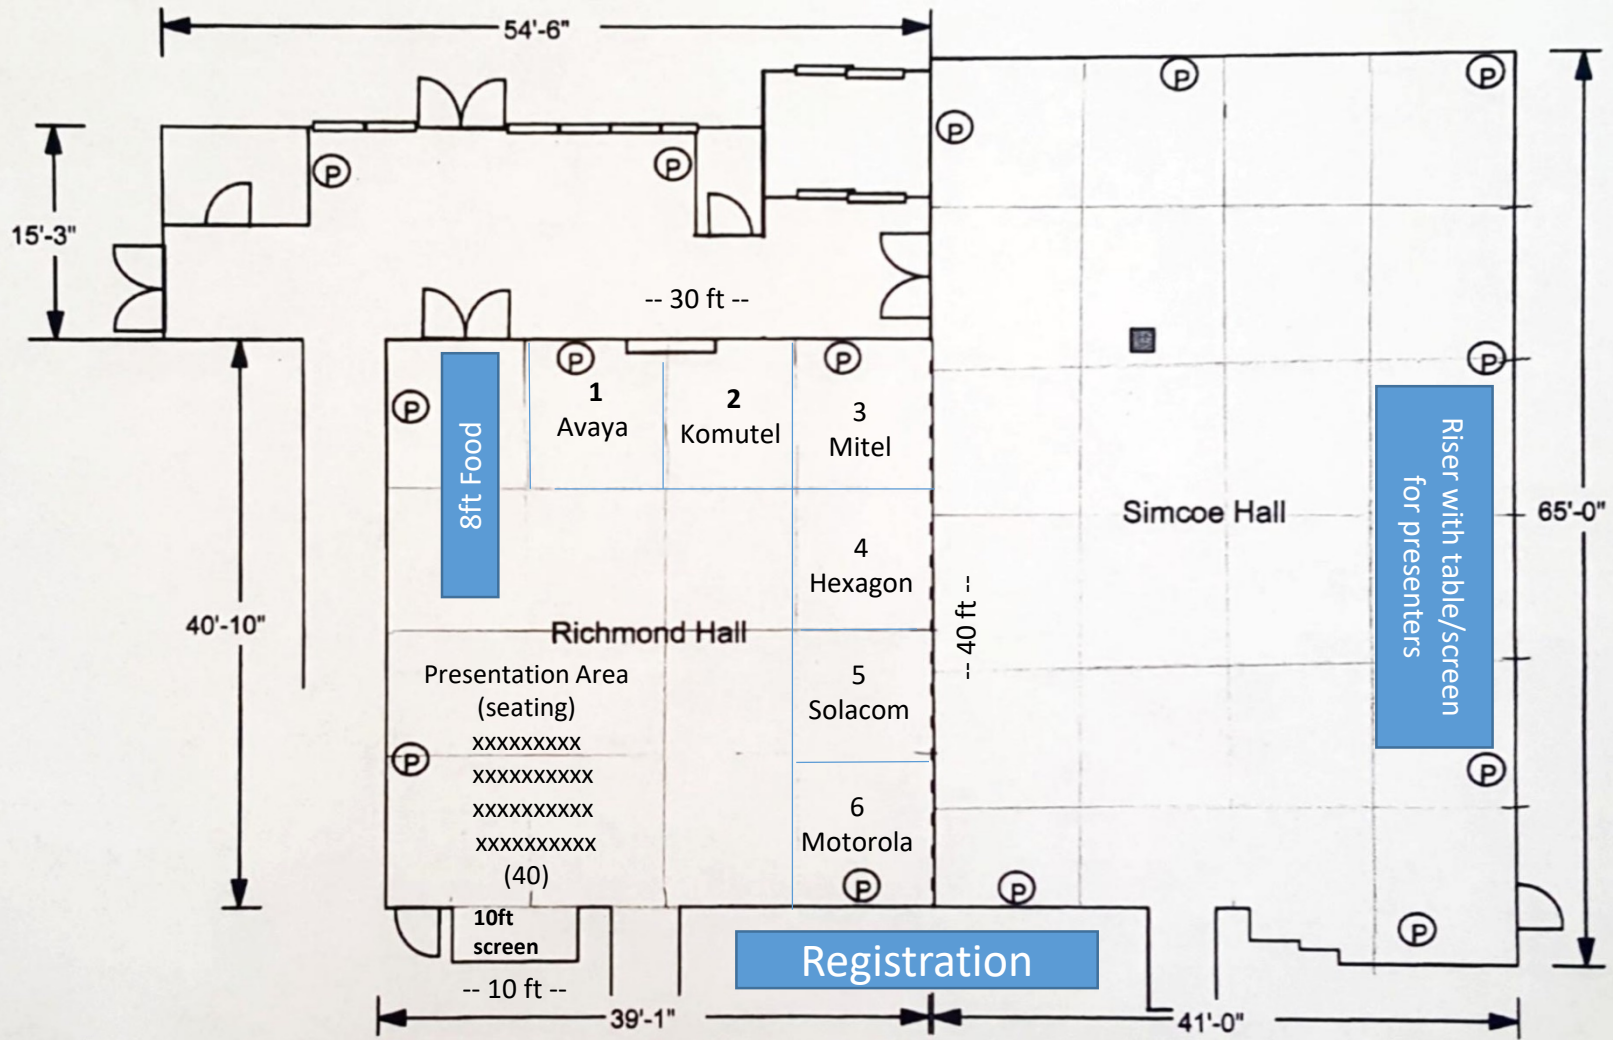

Oshawa Convention Centre

Ballroom Ceiling 12'-4"
 Foyer Ceiling 9'-0"

Prepared by Stagevision

Vendor Presentation Schedule

Presentations will take place on the vendor floor and must not exceed 30 minutes.